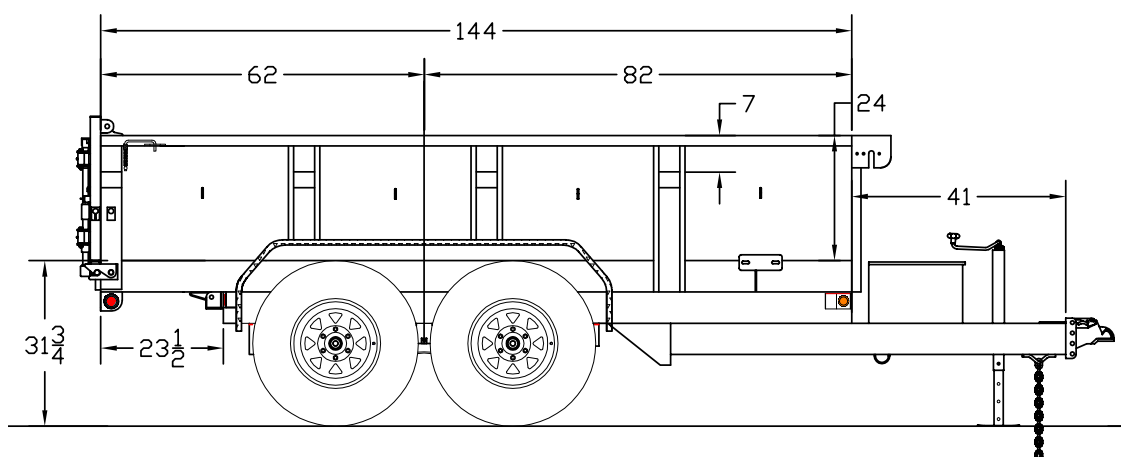

10SR Pro Series Tandem Axle Single Ram Dump

G.V.W.R.	9,990#	Axles	Two 5,200# EZ Lube w/Elec. Brakes
G.A.W.R. (Ea. Axle)	5,200#	Supension	Multi-Leaf Spring w/Equalizer
Coupler	2-5/16" Adjustable Forged	Tire	ST235/80 R-16 Load Range E
Safety Chains	1/4" Grd. 70 w/Safety Latch Hook (2 each)	Wheel	16" x 6"; White Spoke 6 Bolt
Jack	7,000# Top Wind Drop Leg (Bolted On)	Floor	10 Gauge Smooth Steel
Tongue	6" Channel	Lights	L.E.D. D.O.T. Stop, Tail, Turn & Clearance
Frame	6" x 2" Rectangular Tubing	Elec. Plug	7-Way RV
Crossmembers	8" Channel	Finish (Prep)	Steel is Cleaned to Ensure a Professional Smooth Finish.
Bed Crossmembers	3" Channel		
Bed Long Sils	3" Channel	Finish	Superior Quality Finish is Applied for a Highly Decorative and Protective Finish.
Bed Side Rails	6 1/2" Formed Angle		
Fenders	9" x 72" Double Square Broke Diamond Plate		

Standard Features

- Lockable Pump & Battery Box Mounted in Front of Bed
- J-Hooks for Tie Down
- Fully Formed Shroud for Tarp
- Self Contained Electric/Hydraulic Single Cylinder Lift
- 45 Degree Dump Angle
- Combo Gate
- 24", 12 Ga. Sides
- 10 Ga. Floor
- Stake Pockets (Sides)
- EZ Lube Hubs
- Dexter Brand Axles
- (4) 5/8" D-Rings Inside Bed
- Nev-R-Adjust Electric Brakes
- Cambered Axles
- Spare Tire Mount
- Diamond Plate Fenders
- Grommet Mount Sealed Lighting
- L.E.D. Lighting Package
- Protected Wiring
- Complete Break-A-Way System w/Charger
- 2" Square Tubing Top Rail
- Radial Tires

Description

Weights & Capacities			
Length	Empty Weight	Payload	Box Capacity
12'	3,160#	6,830#	6.1 Cubic Yards

*Weights and cargo capacities shown are for base models without options and are estimates only

10SR Pro Series Tandem Axle Single Ram Dump ●

Model	Weight*	Description
10SR-12XL	3,160#	83" x 12' Pro Series Tandem Axle Single Ram Dump

*Weights shown are for base models without options and are estimates only